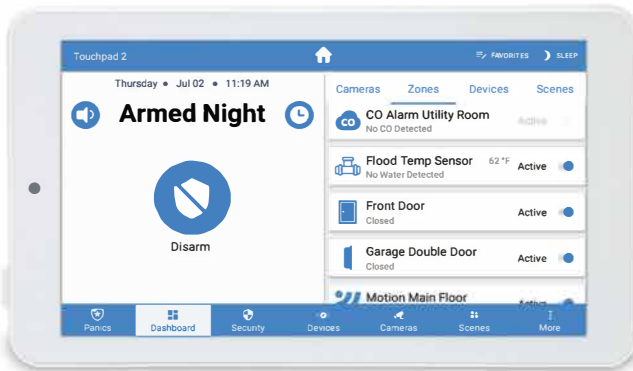

## Quick Start Guide

Congratulations on the purchase of your Slimline Touchpad. The vivid 7" touch-screen is easy to operate, with full status and alarm reporting. It uses an encrypted Wi-Fi™ connection to control your cutting-edge security system, providing a live video feed of security cameras around your property.

### Your screen and what it means

(817) 599-4400

# Slimline Touchpad Arming Functions

Select the **STAY** icon to arm your system while you are still on the premises. Motion detectors will be disabled.

Set your security system to **AWAY** when you plan to be off premises. This setting keeps all motion detectors active.