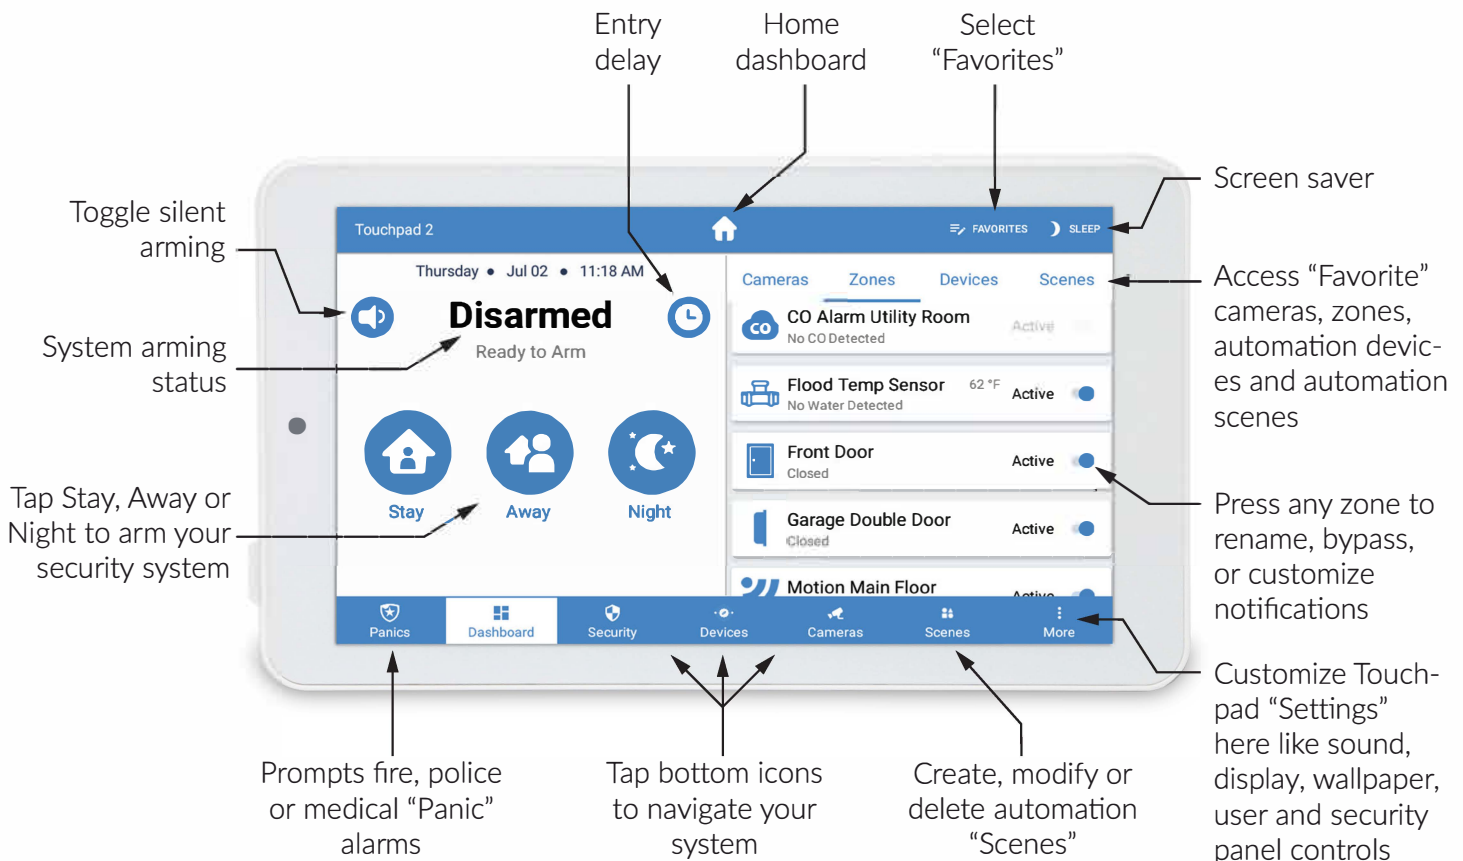

Your screen and what it means