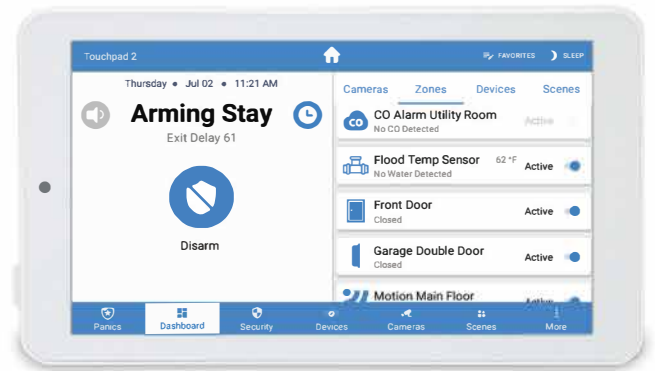

## Quick Start Guide

Congratulations on the purchase of your Slimline Touchpad. The vivid 7" touch-screen is easy to operate, with full status and alarm reporting. It uses an encrypted Wi-Fi™ connection to control your cutting-edge security system, providing a live video feed of security cameras around your property.

# Slimline Touchpad Arming Functions

Select the **STAY** icon to arm your system while you are still on the premises. Motion detectors will be disabled.

Set your security system to **AWAY** when you plan to be off premises. This setting keeps all motion detectors active.

Armed **NIGHT** is for when you are on premises overnight. Your security will arm immediately without an exit delay, motion detectors can be turned off so you can move about freely, or active to enhance intrusion security.