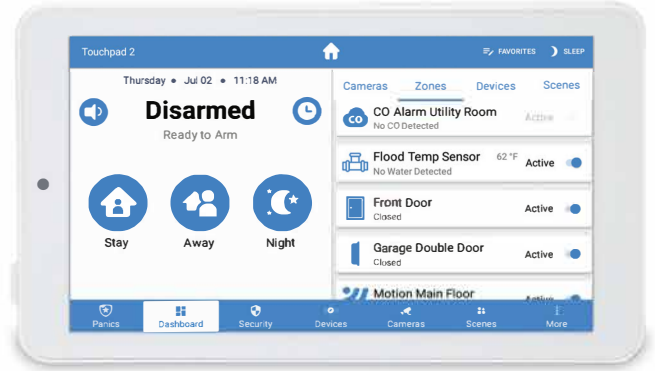

## Quick Start Guide

Congratulations on the purchase of your Slimline Touchpad. The vivid 7" touch-screen is easy to operate, with full status and alarm reporting. It uses an encrypted Wi-Fi™ connection to control your cutting-edge security system, providing a live video feed of security cameras around your property.

### Your screen and what it means

(817) 599-4400

# Slimline Touchpad Arming Functions

Select the **STAY** icon to arm your system while you are still on the premises. Motion detectors will be disabled.

Set your security system to **AWAY** when you plan to be off premises. This setting keeps all motion detectors active.